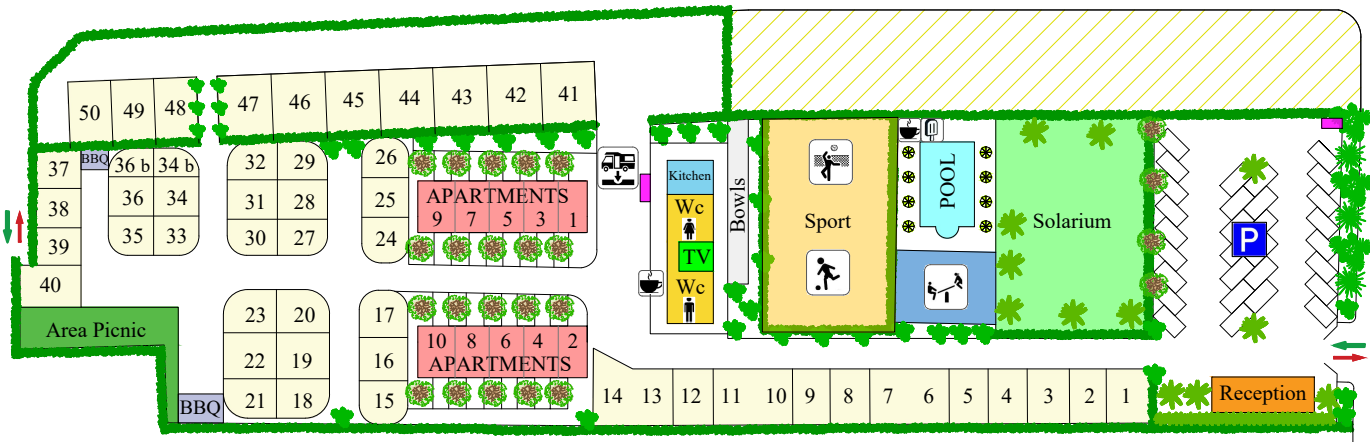

 **Wi-Fi FREE**
 **Electricity 6A included**
 **Shower Free**

Dog zone

Mazara del Vallo

Marsala

-  Entrata - uscita / Entry - Exit
-  Reception
-  Parcheggio / Parking
-  Piazzole / Pitch
-  Piscina / Pool
-  Solarium
-  Parco giochi / Playground
-  Area sport / Sport area
-  Campo da bocce / Bowls
-  Cucina - lavatrice / Kitchen - Washing machine
-  TV - Living room
-  Bar
-  Wc
-  Camper service - Chemical waste
-  Raccolta differenziata / Separate waste
-  Appartamenti / Apartments
-  Area Picnic
-  Barbecue

 MARSALA | SICILY

CAMPING & RESIDENCE